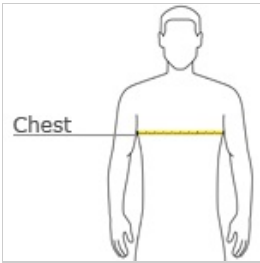

back

HOW TO MEASURE

CHEST

Measure under the arm and around the fullest part of the chest with arms down, keeping tape horizontal.

SIZE CHART

	XS	S	M	L	XL	2XL	3XL	4XL
Chest	32-34	35-37	38-40	41-43	44-46	47-49	50-53	54-57